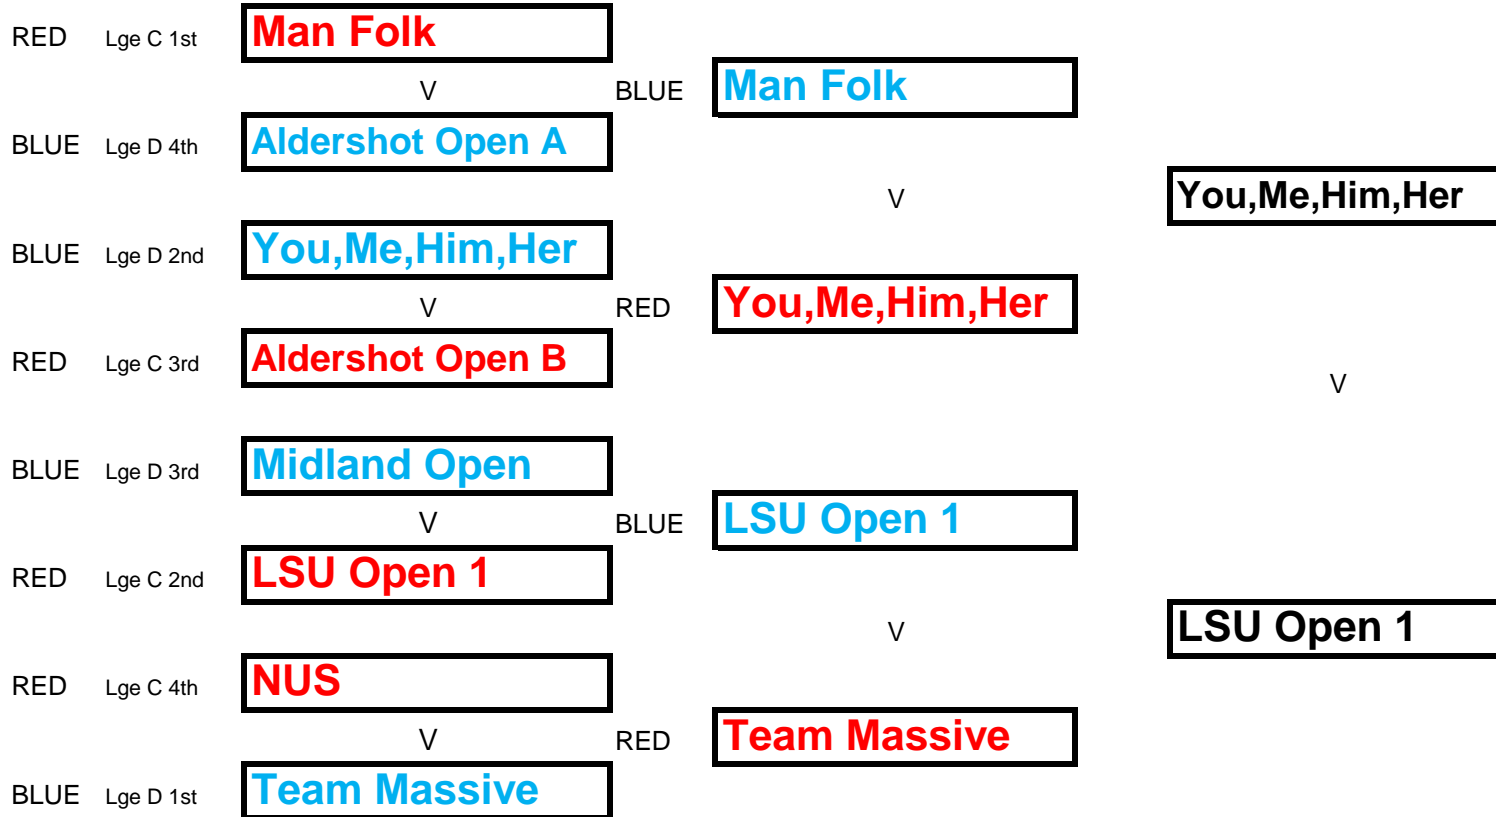

All England Open Team Competition 2015

Sunderland 30 Aug 2015

1st	LSU Open 1
2nd	You,Me,Him,Her
3rd	Man Folk