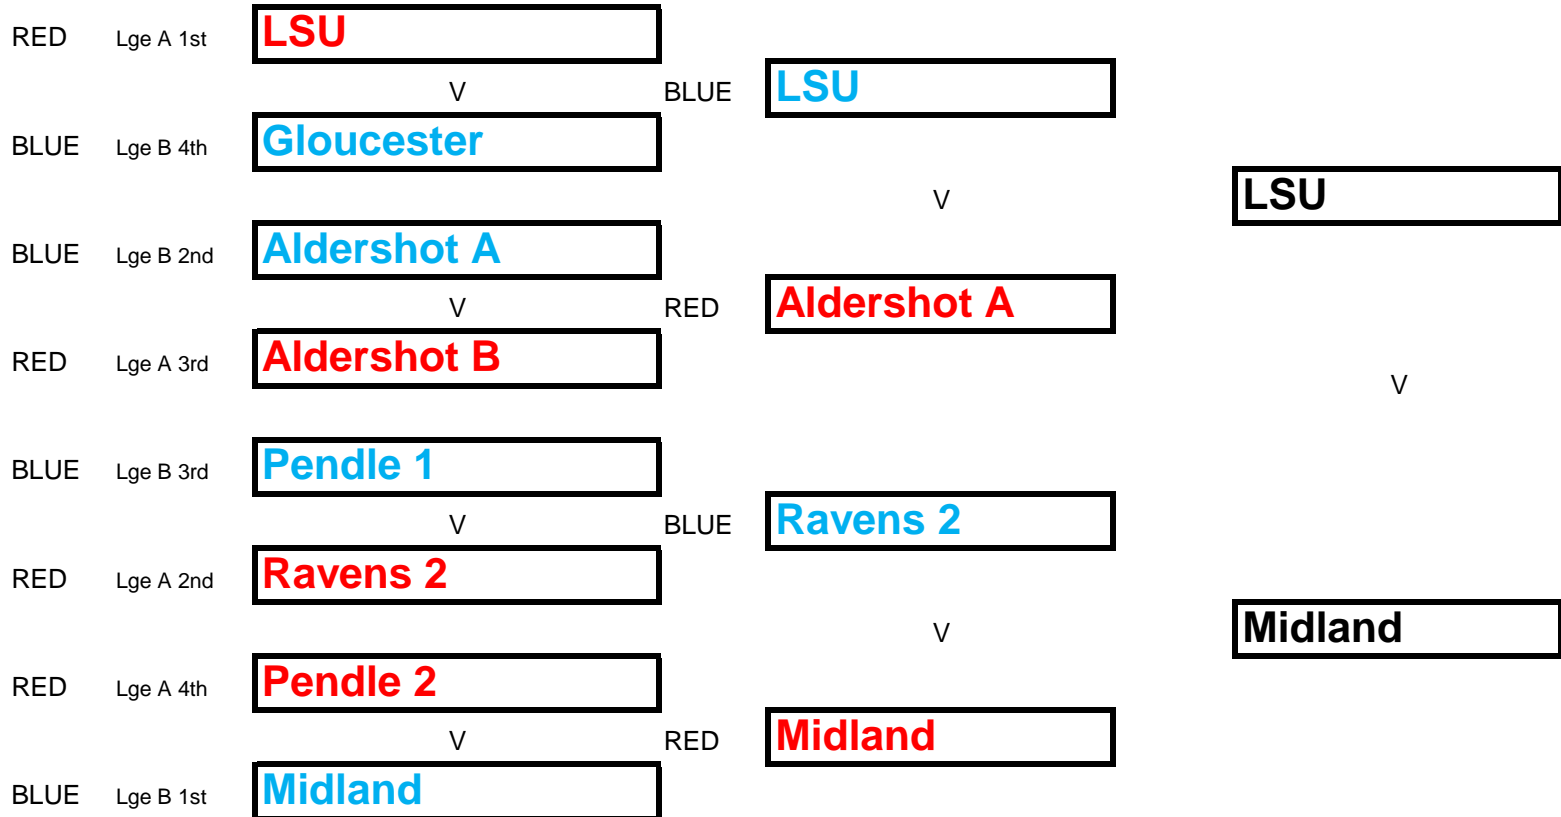

All England Inter Club Competition 2015 - Sunderland 30 Aug 2015

1st	LSU
2nd	Midland
3rd	Ravens 2

--