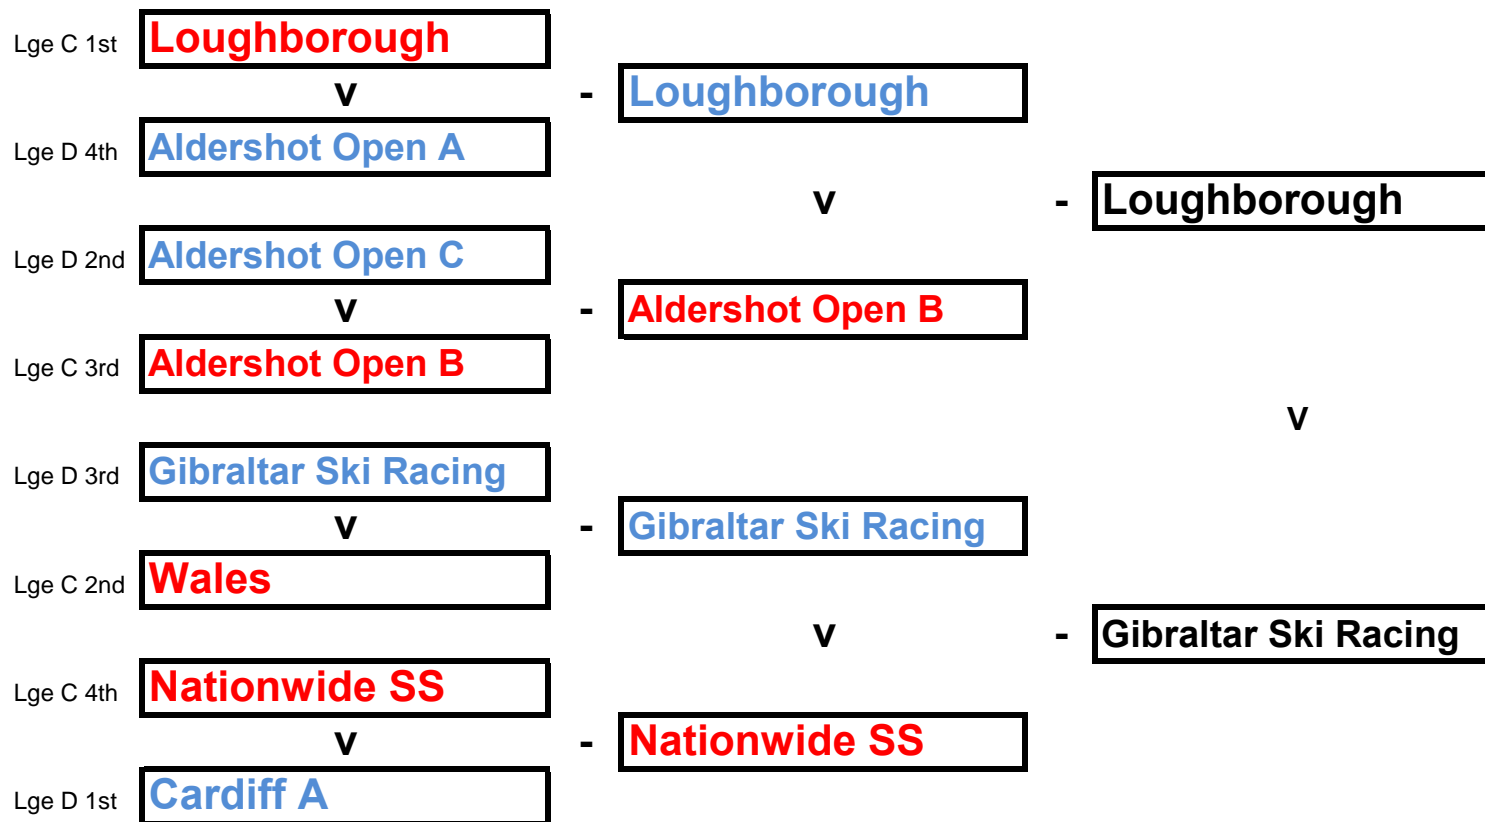

All England Open League C 2016 - 04 Sep 2016

League C	Wales	Loughborough	Aldershot Open B	Pendle Open 1	Nationwide SS	Cardiff B	Total	Rank	Play off Timed Runs
Wales		0	2	2	2	2	8	2	
Loughborough	2		2	2	2	2	10	1	
Aldershot Open B	0	0		2	2	2	6	3	
Pendle Open 1	0	0	0		0	2	2	6	False start
Nationwide SS	0	0	0	2		0	2	4	1.15.874
Cardiff B	0	0	0	0	2		2	5	1.24.257

All England Open League D 2016 - 04 Sep 2016

League D	Aldershot Open A	Pendle Open 2	Gibraltar Ski Racing	Cardiff A	Aldershot Open D	Aldershot Open C	Total	Rank	Play Off Timed Run
Aldershot Open A		2	0	0	2	0	4	4	1.10.501
Pendle Open 2	0		2	0	0	2	4	5	1.19.397
Gibraltar Ski Racing	2	0		2	0	0	4	3	1.08.504
Cardiff A	2	2	0		2	2	6	1	
Aldershot Open D	0	2	2	0		0	4	6	1.21.855
Aldershot Open C	2	0	2	0	2		6	2	

All England Inter Club Competition 2016

Gloucester 04 Sep 2016

1st	Aldershot A
2nd	Midland Bears
3rd	Pendle 1

All England Open Team Competition 2016

Gloucester 04 Sep 2016

1st	Loughborough
2nd	Gibraltar Ski Racing
3rd	Nationwide SS