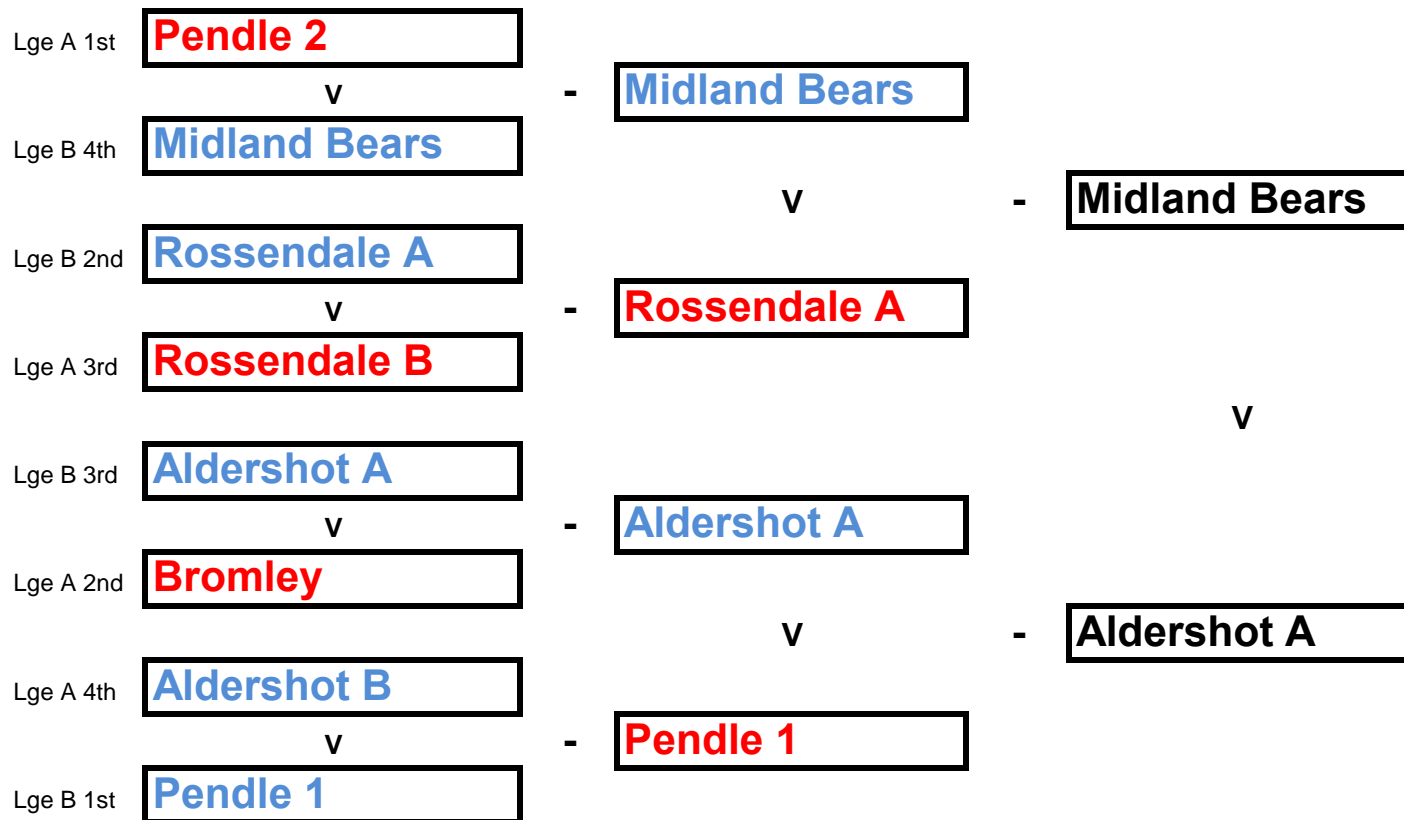

All England Inter Club Competition 2016

Gloucester 04 Sep 2016

1st	Aldershot A
2nd	Midland Bears
3rd	Pendle 1