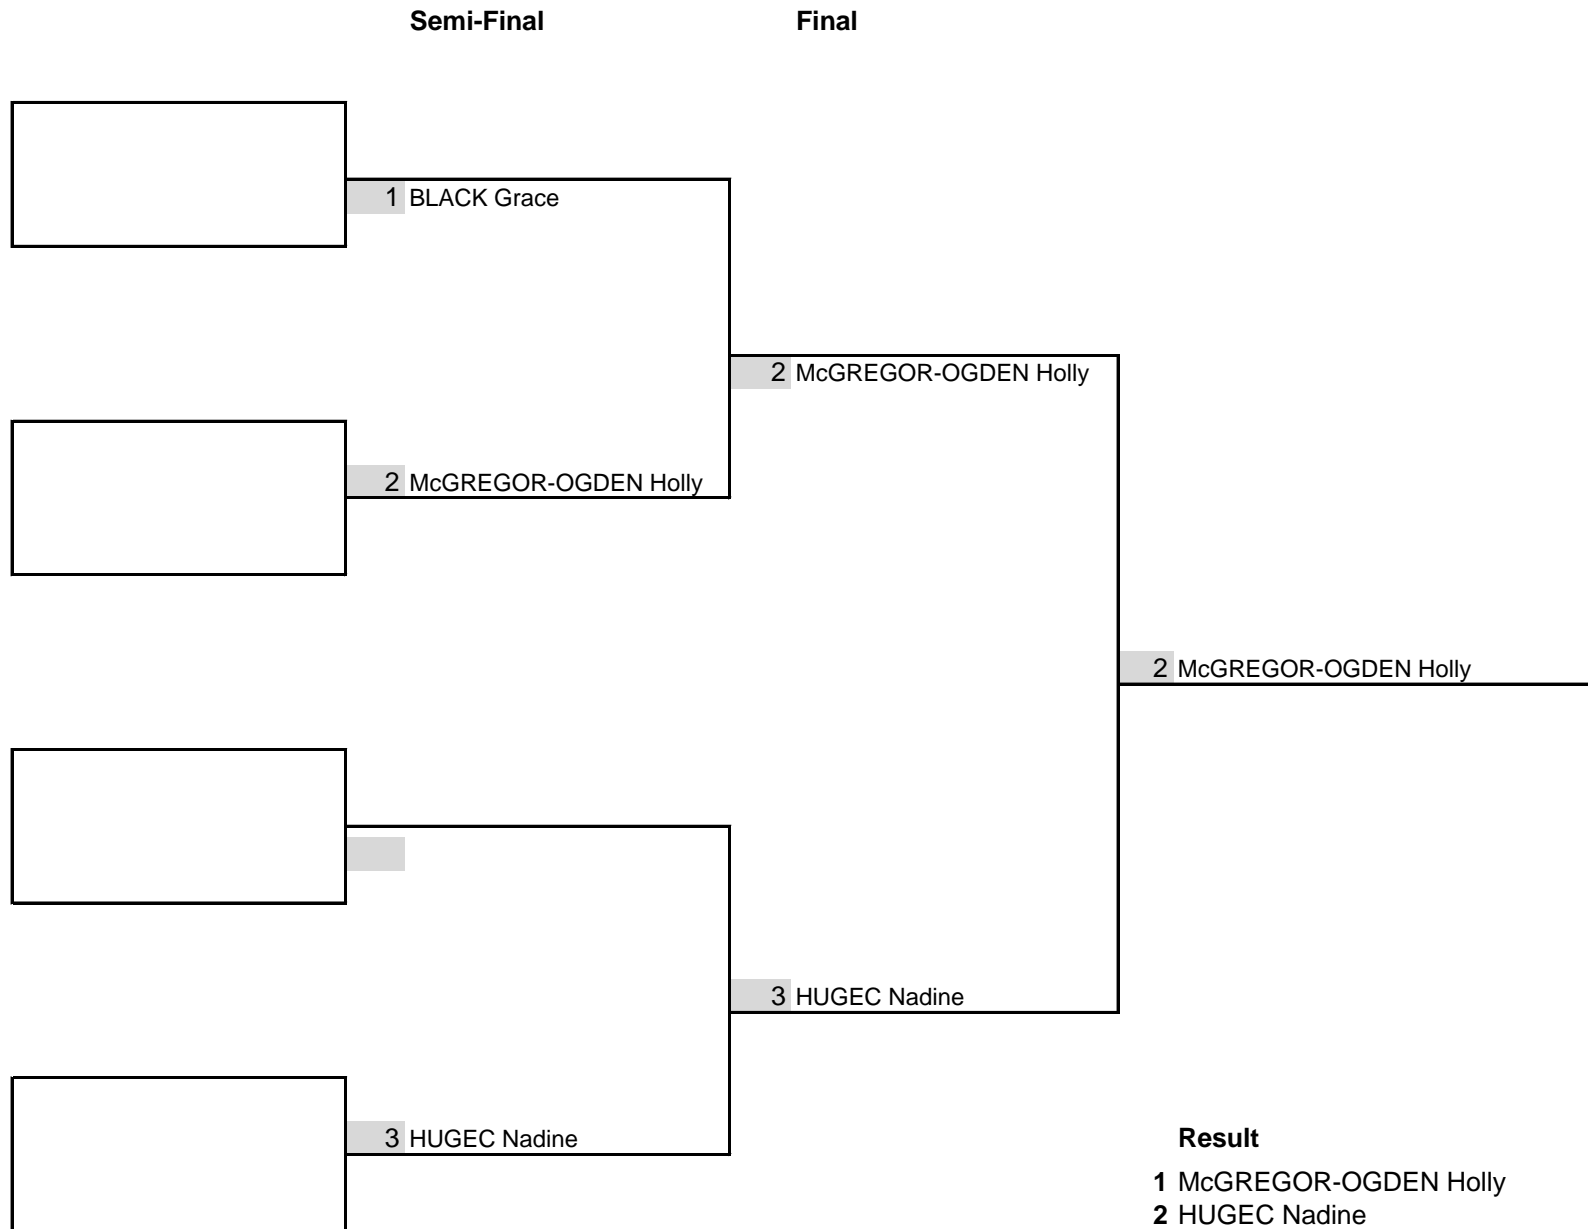

Landgraaf 2012u10/u12 Females Parallel Slalom

Landgraaf 2012 u10/u12 Male Parallel Slalom

Landgraaf 2012 u14/u16 Female Parallel Slalom

Semi-Final

Final

Landgraaf 2012 u14/u16 Male Parallel Slalom

Landgraaf 2012 u18/u21/SEN/MAS Female Parallel Slalom

Semi-Final

Final

Landgraaf 2012 u18/u21/SEN/MAS Male Parallel Slalom