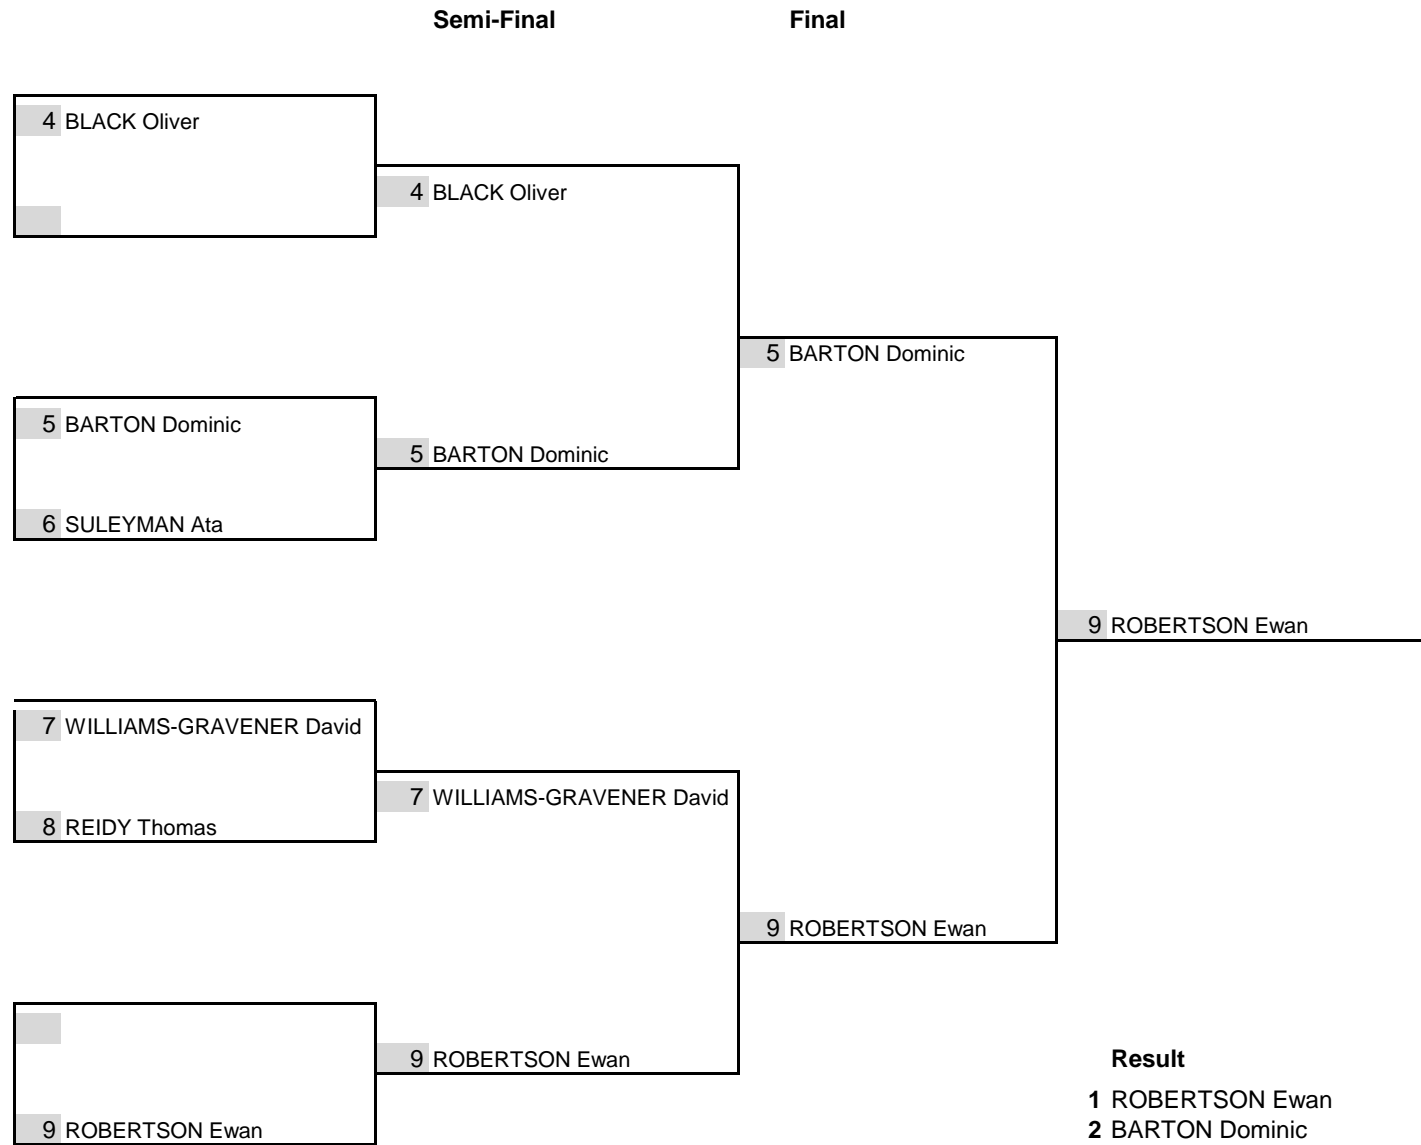

Landgraaf 2012u10/u12 Females Parallel Slalom

Landgraaf 2012 u10/u12 Male Parallel Slalom

Landgraaf 2012 u14/u16 Female Parallel Slalom

Semi-Final

Final

Landgraaf 2012 u14/u16 Male Parallel Slalom

Landgraaf 2012 u18/u21/SEN/MAS Female Parallel Slalom

Semi-Final

Final

Landgraaf 2012 u18/u21/SEN/MAS Male Parallel Slalom