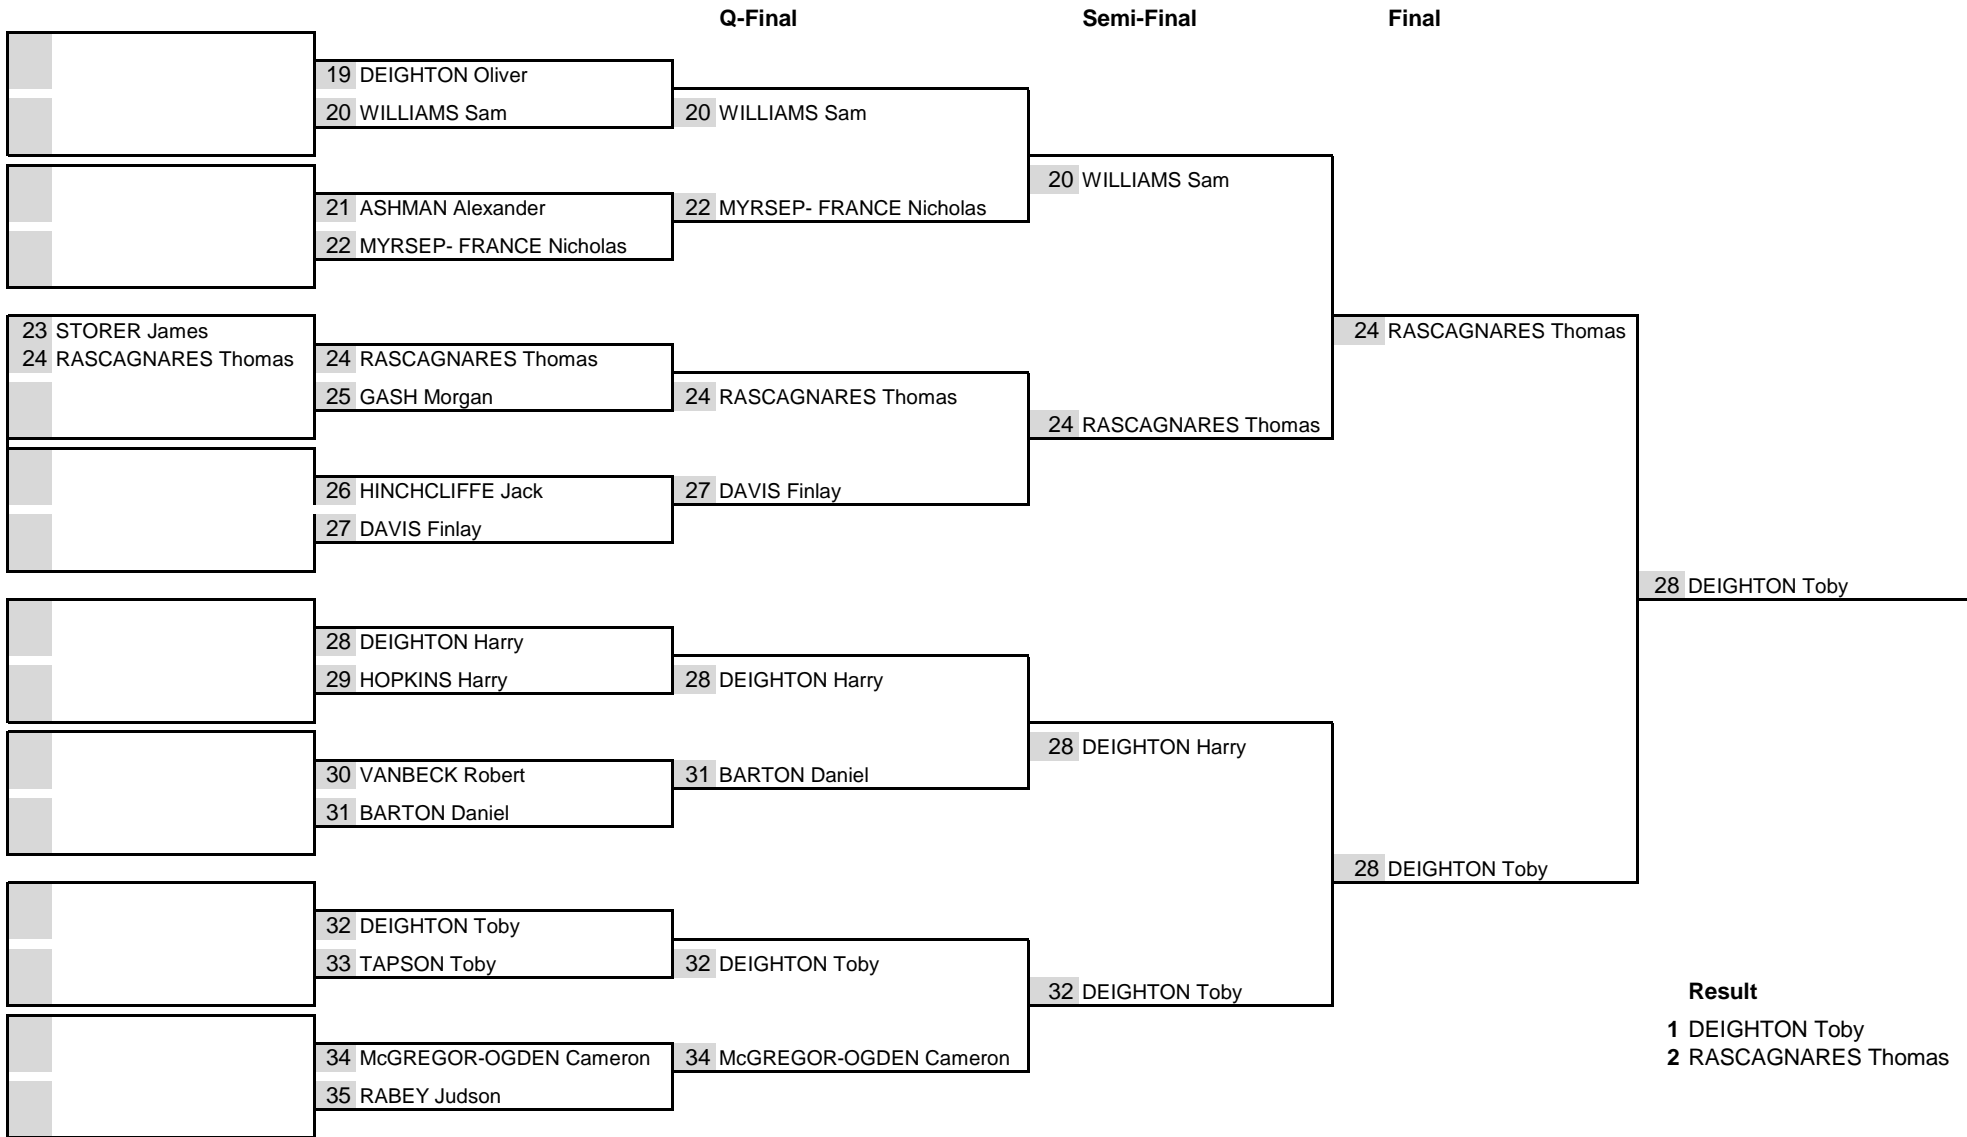

Landgraaf 2012u10/u12 Females Parallel Slalom

Landgraaf 2012 u10/u12 Male Parallel Slalom

Landgraaf 2012 u14/u16 Female Parallel Slalom

Semi-Final

Final

Landgraaf 2012 u14/u16 Male Parallel Slalom

Landgraaf 2012 u18/u21/SEN/MAS Female Parallel Slalom

Semi-Final

Final

Landgraaf 2012 u18/u21/SEN/MAS Male Parallel Slalom