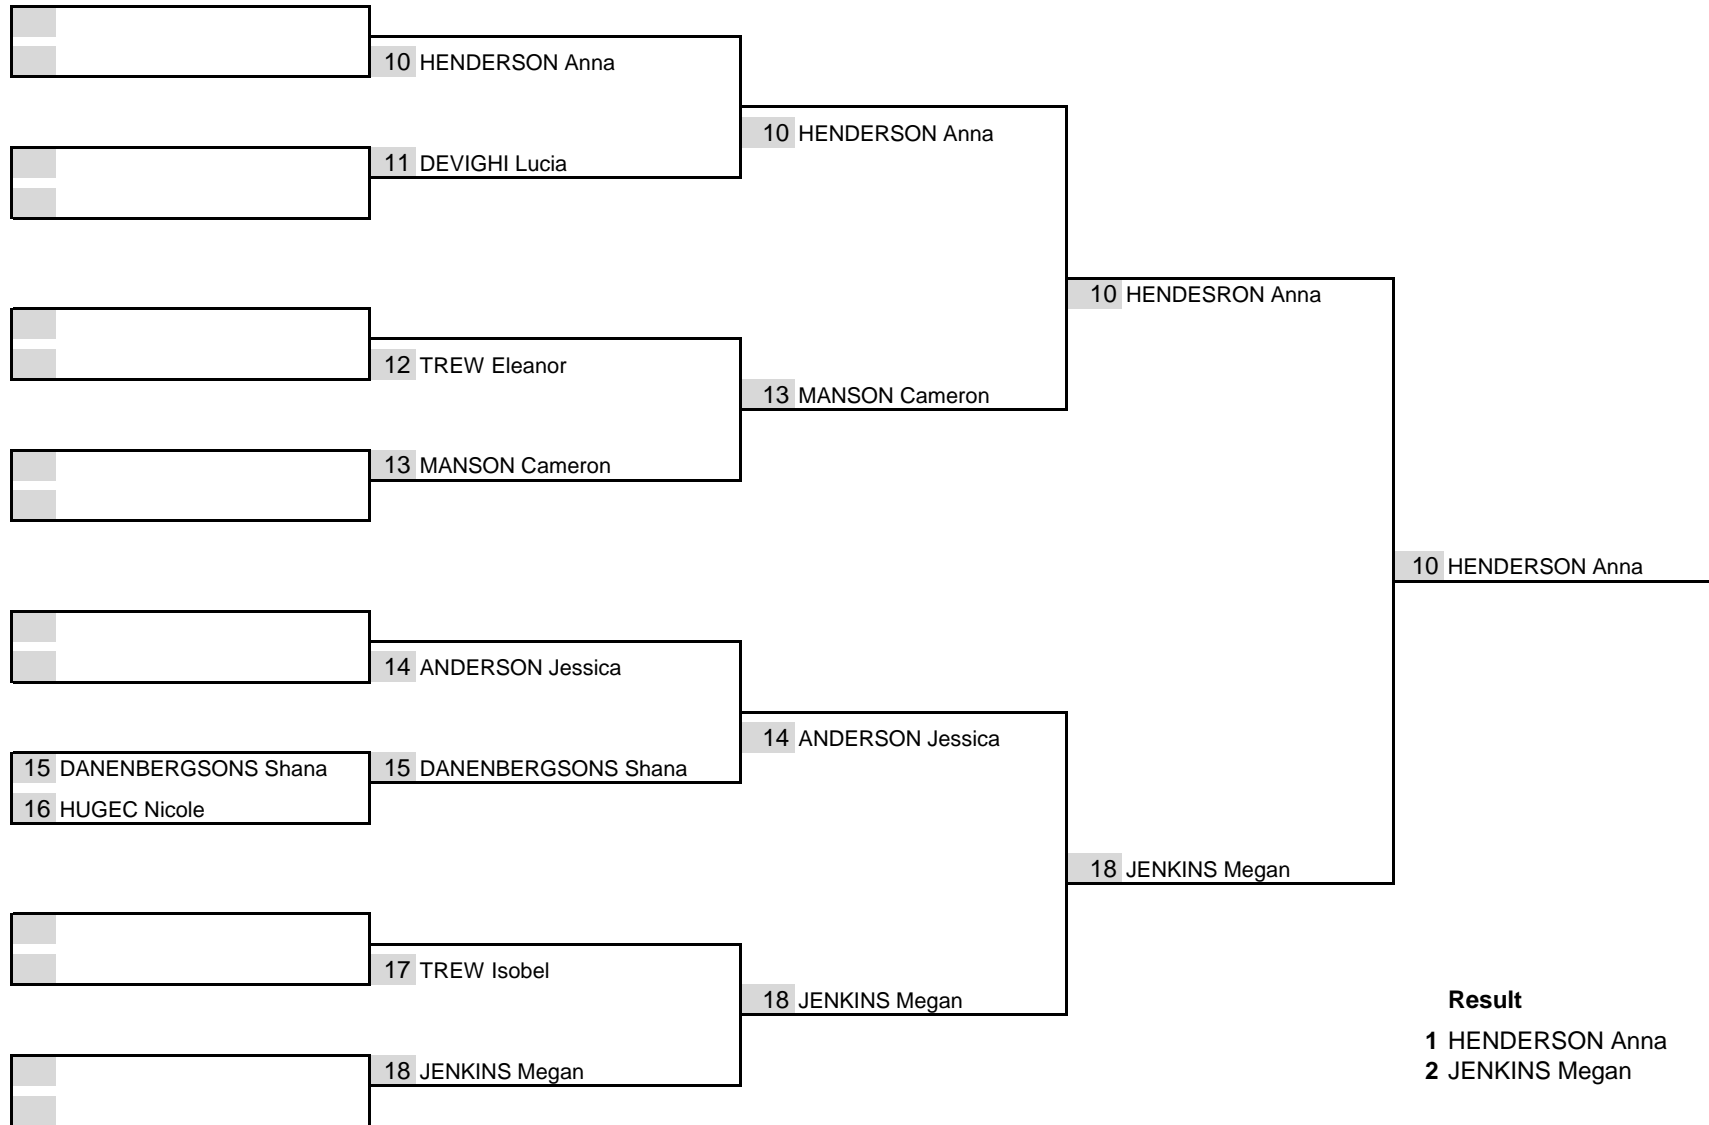

Landgraaf 2012u10/u12 Females Parallel Slalom

Landgraaf 2012 u10/u12 Male Parallel Slalom

Landgraaf 2012 u14/u16 Female Parallel Slalom

Semi-Final

Final

Landgraaf 2012 u14/u16 Male Parallel Slalom

Landgraaf 2012 u18/u21/SEN/MAS Female Parallel Slalom

Semi-Final

Final

Landgraaf 2012 u18/u21/SEN/MAS Male Parallel Slalom