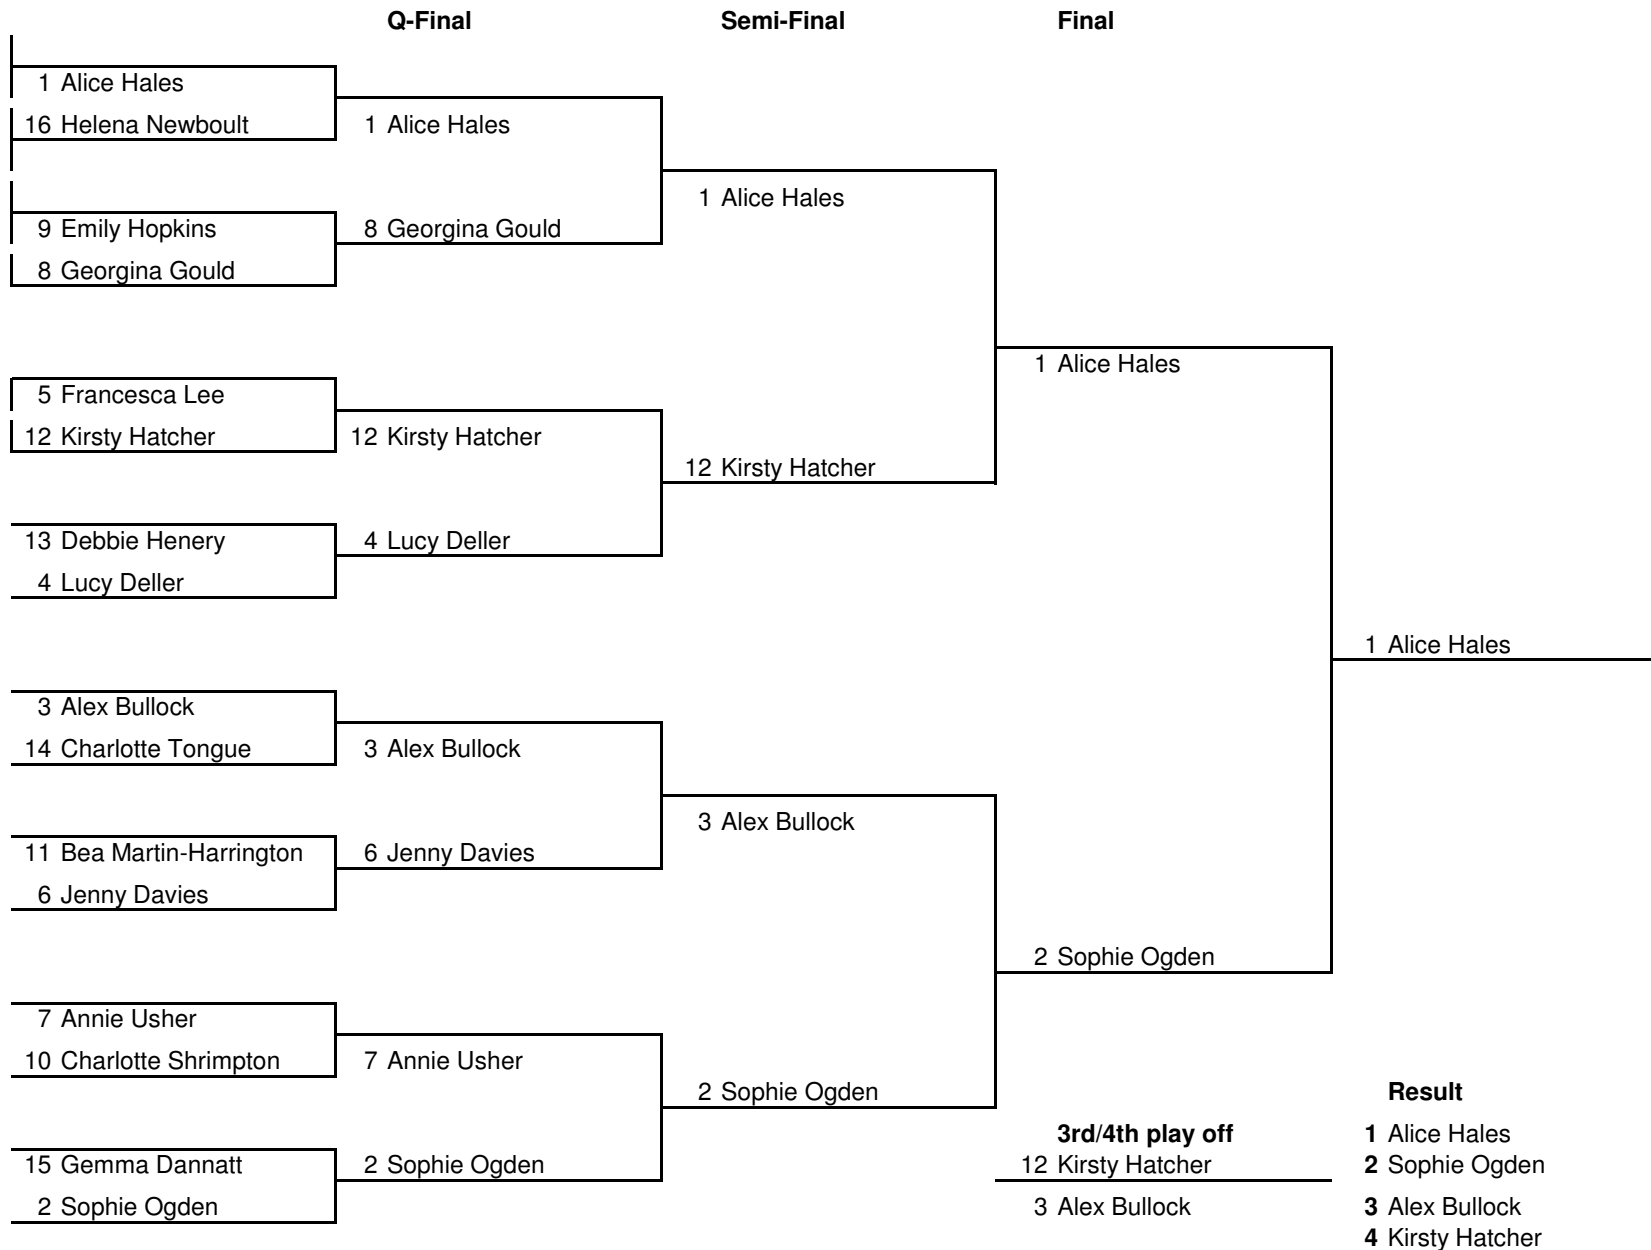

GBR Parallel Slalom 2012 - Females

GBR Parallel Slalom 2012 - Males