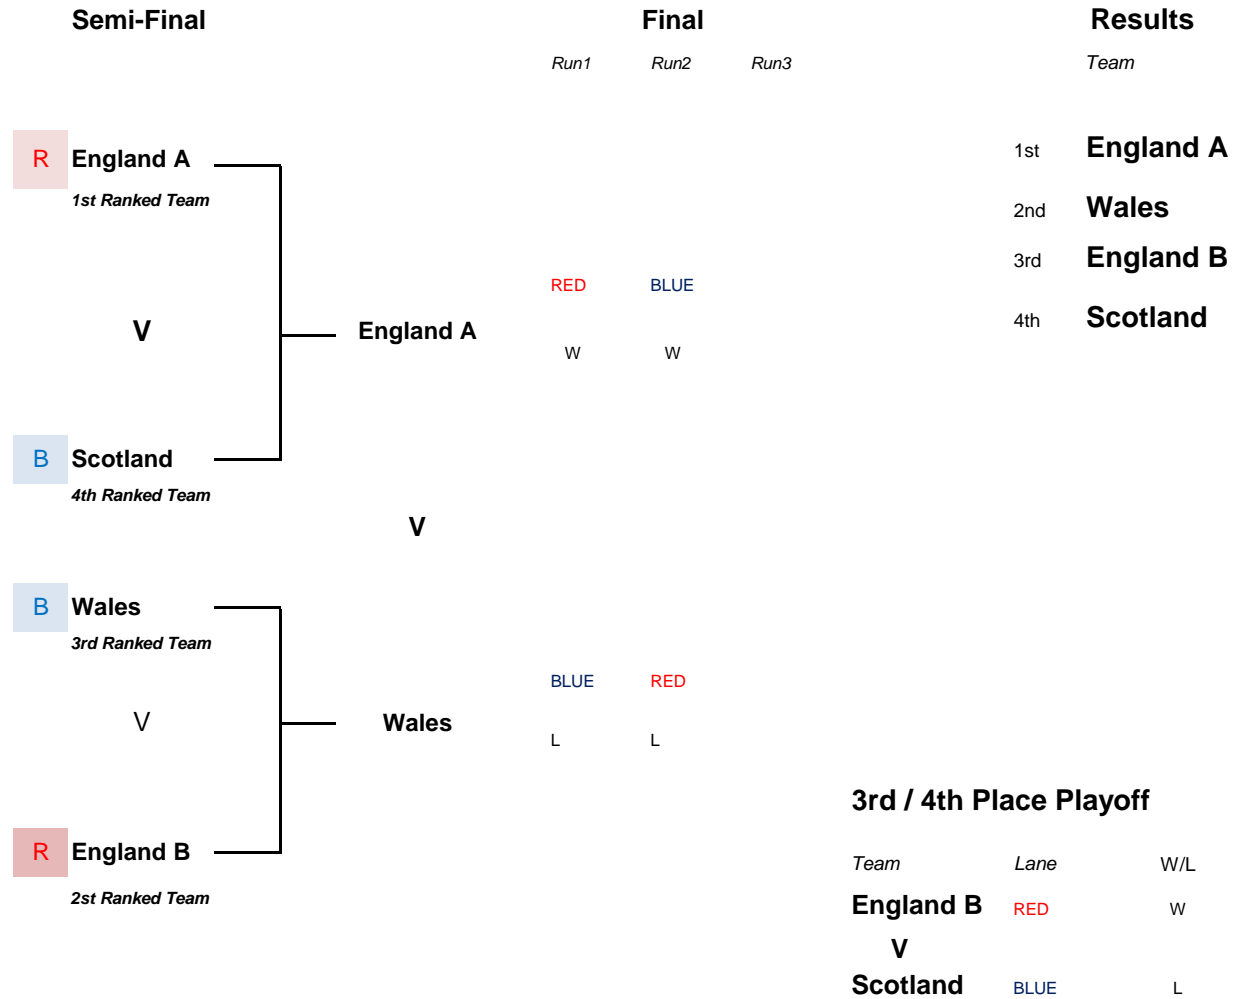

British International Team Parallel Slalom 2012

Team Composition

Team	1st Competitor	2nd Competitor	3rd Competitor	4th Competitor
Females				
England A	BULLOCK Alex	LEE Francesca	GOULD Charlie	OGDEN Sophie
England B	GOULD Georgie	DAVIES Jenny	DELLAR Lucy	HENERY Deborah
Wales	HALLETT Georgia	GODDARD Emily	WARD Olivia	HOPKINS Emily
Scotland	RITCHIE Nicole	WARD Ella	LAWRIE Alannah	RYAN Eilidh
Males				
England A	HORNSBY Harry	CORR Chris	POWELL Jon	LEESON Andrew
England B	KNOWLES Mikey	DuPLESSIS Andy	HUGHES Toby	THOMAS Cameron
Wales A	FLAHIVE Gerard	DAVIES Andrew	JEAL Alex	HALES Tom
Wales B	HATCHER David	EVANS Emile	SELLWOOD Tom	LEE Adam
Scotland A	HENDERSON Callum	KICK Euan	VINTER Zac	GALLOWAY Duncan
Scotland B	HENERY Robbie	VINTER Owen	WRIGHT Dewar	HENERY Sam

British International Team Parallel Slalom 2012 - Females

British International Team Parallel Slalom 2012 - Males

3rd / 4th Place Playoff

Team	Lane	W/L
England B	RED	W
Scotland A	BLUE	L