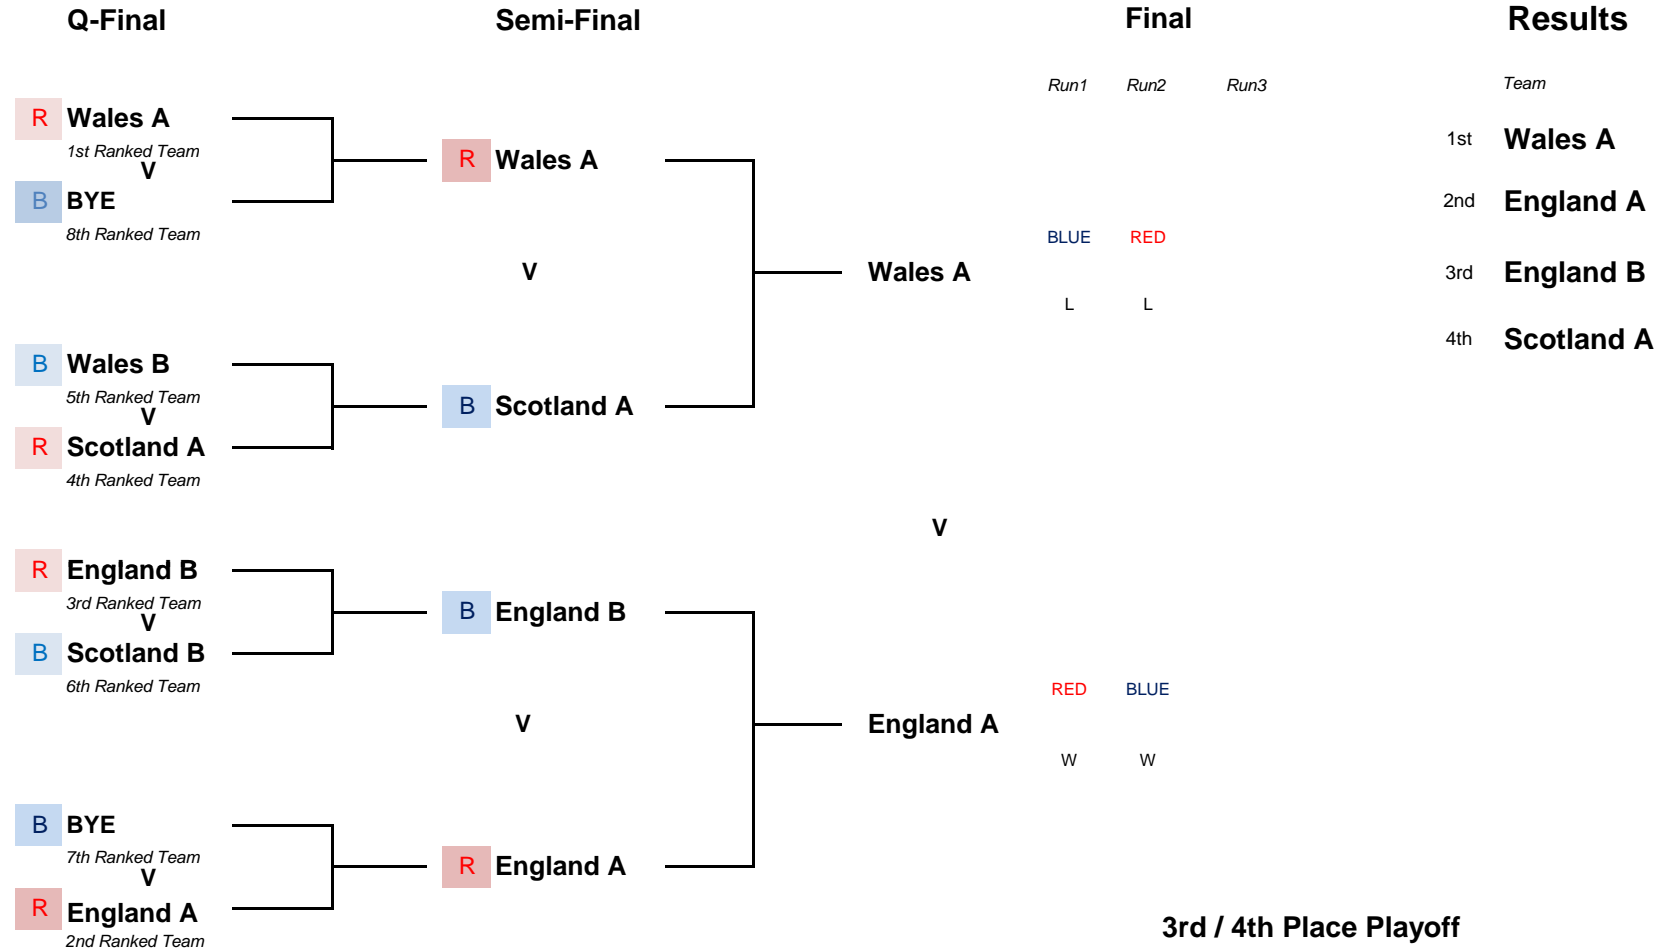

British International Team Parallel Slalom 2012

Team Composition

Team	1st Competitor	2nd Competitor	3rd Competitor	4th Competitor
Females				
England A	BULLOCK Alex	LEE Francesca	GOULD Charlie	OGDEN Sophie
England B	GOULD Georgie	DAVIES Jenny	DELLAR Lucy	HENERY Deborah
Wales	HALLETT Georgia	GODDARD Emily	WARD Olivia	HOPKINS Emily
Scotland	RITCHIE Nicole	WARD Ella	LAWRIE Alannah	RYAN Eilidh
Males				
England A	HORNSBY Harry	CORR Chris	POWELL Jon	LEESON Andrew
England B	KNOWLES Mikey	DuPLESSIS Andy	HUGHES Toby	THOMAS Cameron
Wales A	FLAHIVE Gerard	DAVIES Andrew	JEAL Alex	HALES Tom
Wales B	HATCHER David	EVANS Emile	SELLWOOD Tom	LEE Adam
Scotland A	HENDERSON Callum	KICK Euan	VINTER Zac	GALLOWAY Duncan
Scotland B	HENERY Robbie	VINTER Owen	WRIGHT Dewar	HENERY Sam

British International Team Parallel Slalom 2012 - Females

British International Team Parallel Slalom 2012 - Males

3rd / 4th Place Playoff

Team	Lane	W/L
England B	RED	W
Scotland A	BLUE	L