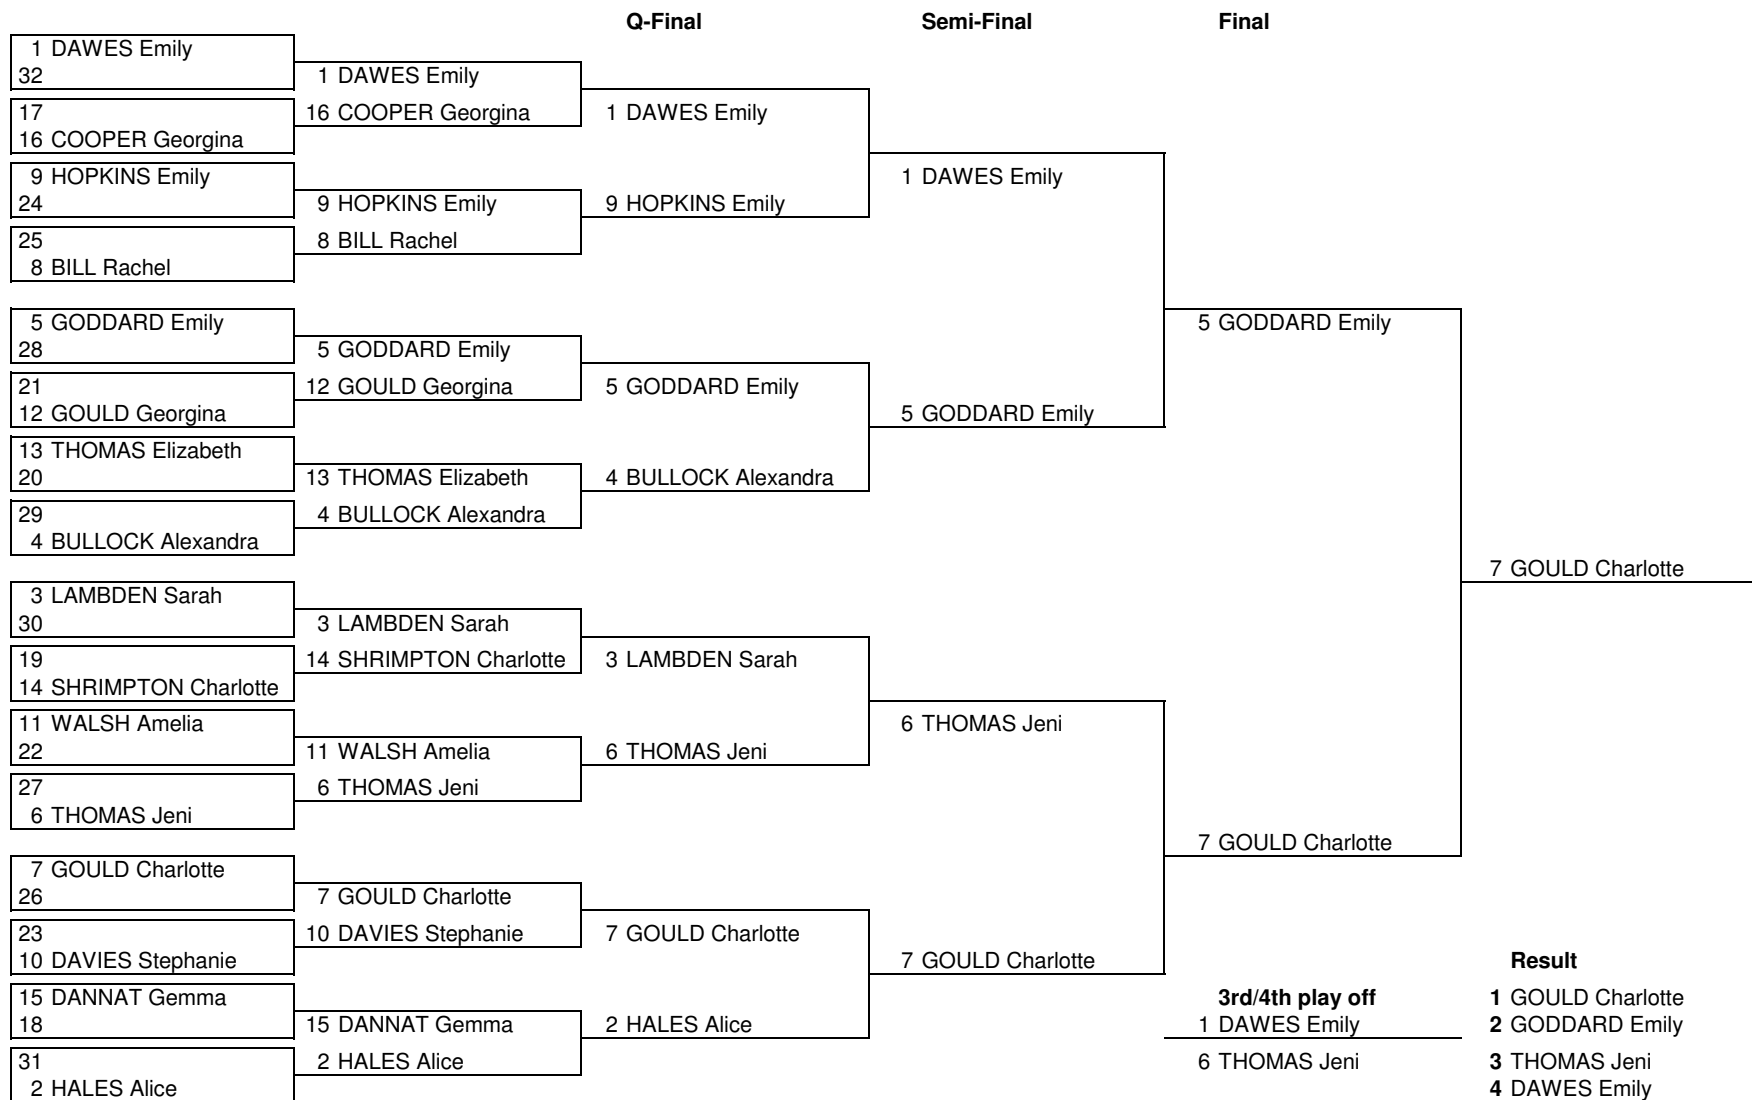

Celtic Cup 5 Parallel Slalom 2010 - Minis

Celtic Cup 5 Parallel Slalom 2010 - Females

Result

- 1 GOULD Charlotte
- 2 GODDARD Emily
- 3 THOMAS Jeni
- 4 DAWES Emily

Celtic Cup 5 Parallel Slalom 2010 - Males