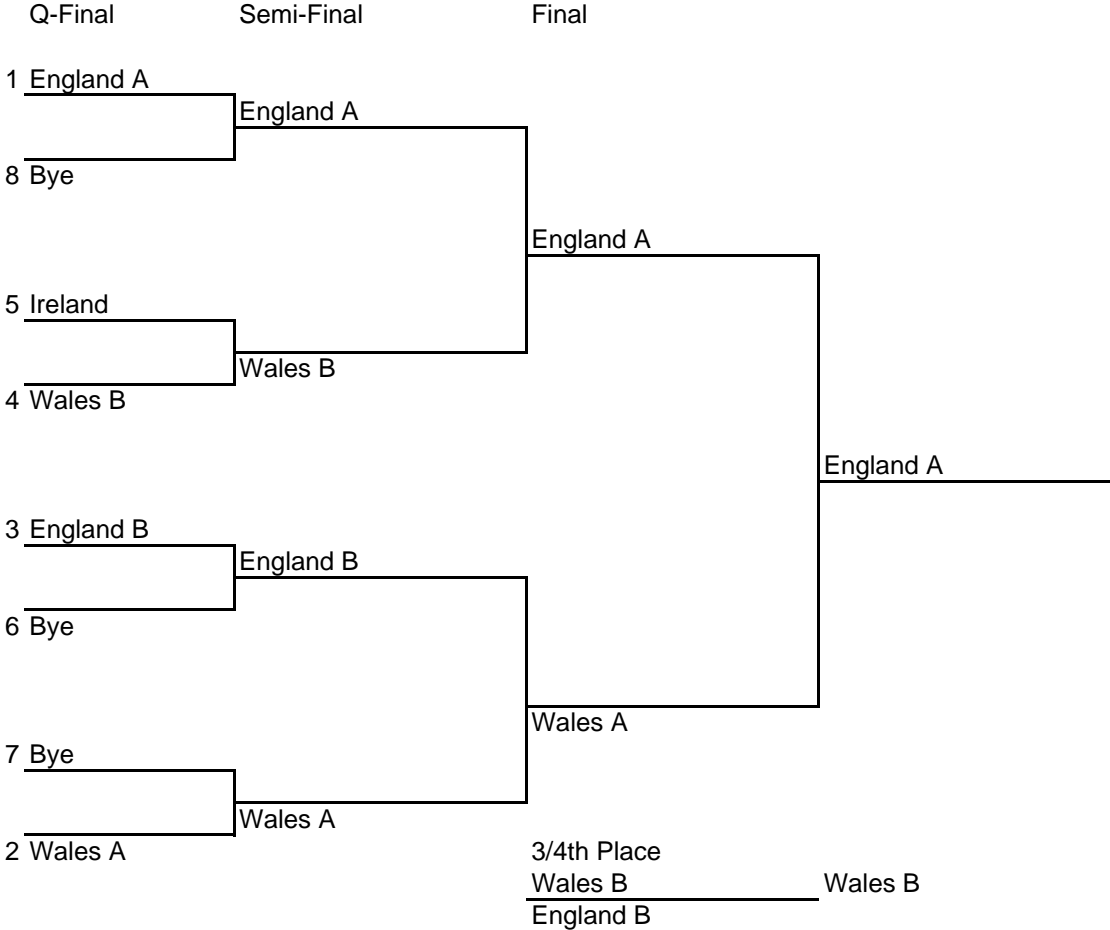

# Dragons International Parallel Slalom Women

**Teams**

- England A Abby Clifford, Alessia Thomas-Jackson, Rowan Vernon, Rachel Adcock
- England B Sarah Lambden, Tash Linley, Charlotte Gould, Claire Brown
- Ireland Niamh Lyons, Orlagh Carroll, Carolyn Dent-Neville, Lisa McShera
- Wales A Alice Thelwell, Jeni Thomas, Alice Hales, Charlotte Davies
- Wales B Kirsty Hatcher, Nia Jenkins, Stephanie Davies, Emily Hopkins

**Result**

- 1. England A
- 2. Wales A
- 3. Wales B

**Result**

- 1. Wales A
- 2. England B
- 3. England A