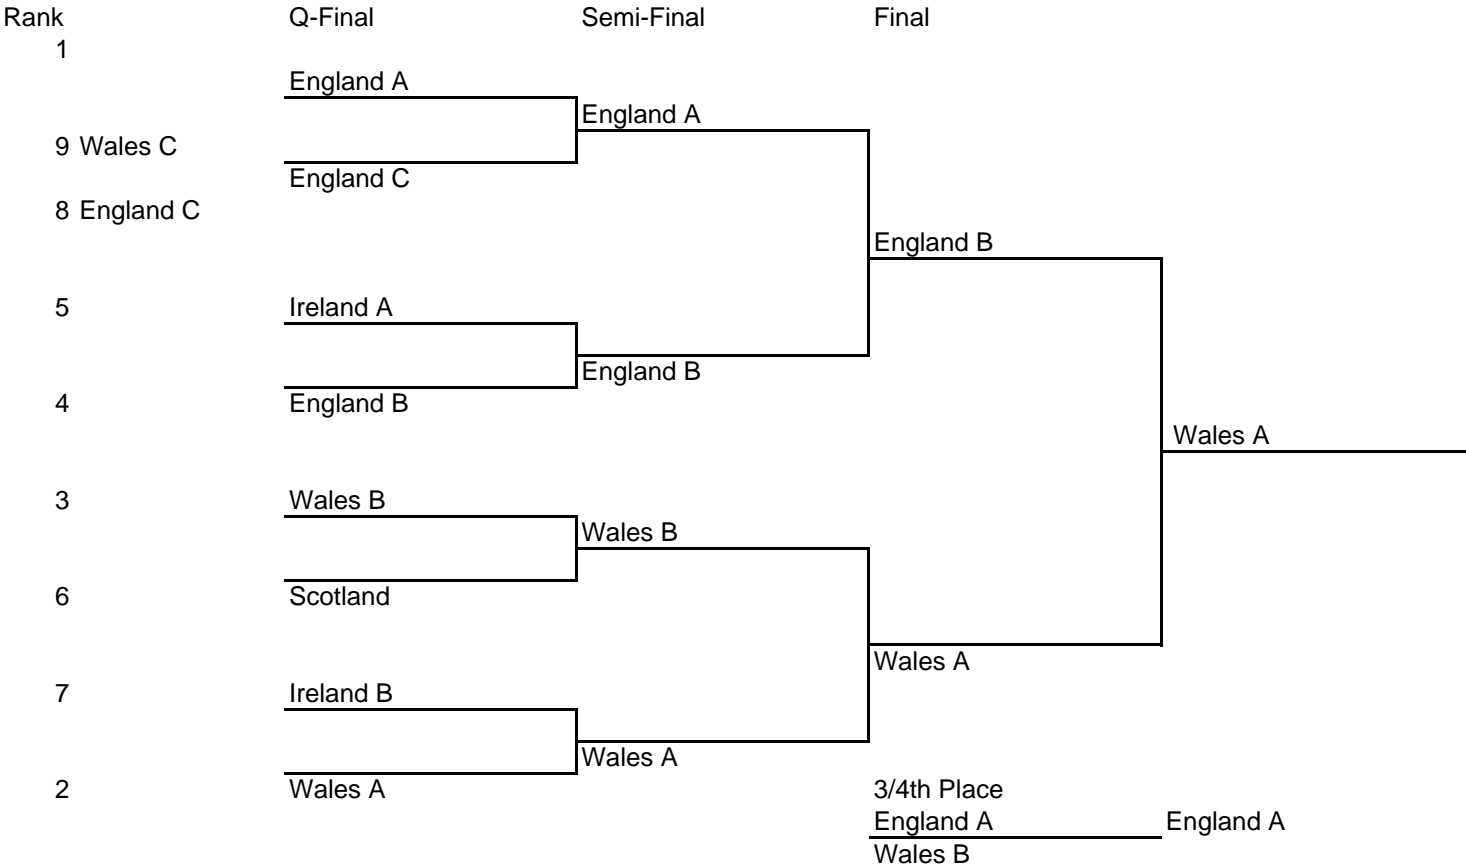

Dragons International Parallel Slalom Men

Teams

- England A Paul Telling, Benn Hall, Stuart Riches, Andy Roose
- England B Colin Armstrong, Andrew Leeson, Harry Hornsby, Ben Clarke
- England C Jon Powell, Luke McCarthy, Peter Calvert, Adam Hutchings
- Ireland A Shane McShera, Simon Lyons, Matthew Mitchell, Nicky McKelvey
- Ireland B Stephen Dent-Neville, Cillian Worrall, Hubert Gallagher, Jeff Montgomery
- Scotland Scott McWhirter, Graeme Price, Xavier Flynn, Brett Wild
- Wales A Tom Hales, Andrew Watson, Gerard Flahive, Alex Jeal
- Wales B Mikey Thelwell, Simon Watson, Ian Williams, Andrew Crawford
- Wales C Andy Davies, Scott Sanger, Colin Davies, Sam Stephens

Result

1. Wales A
2. England B
3. England A