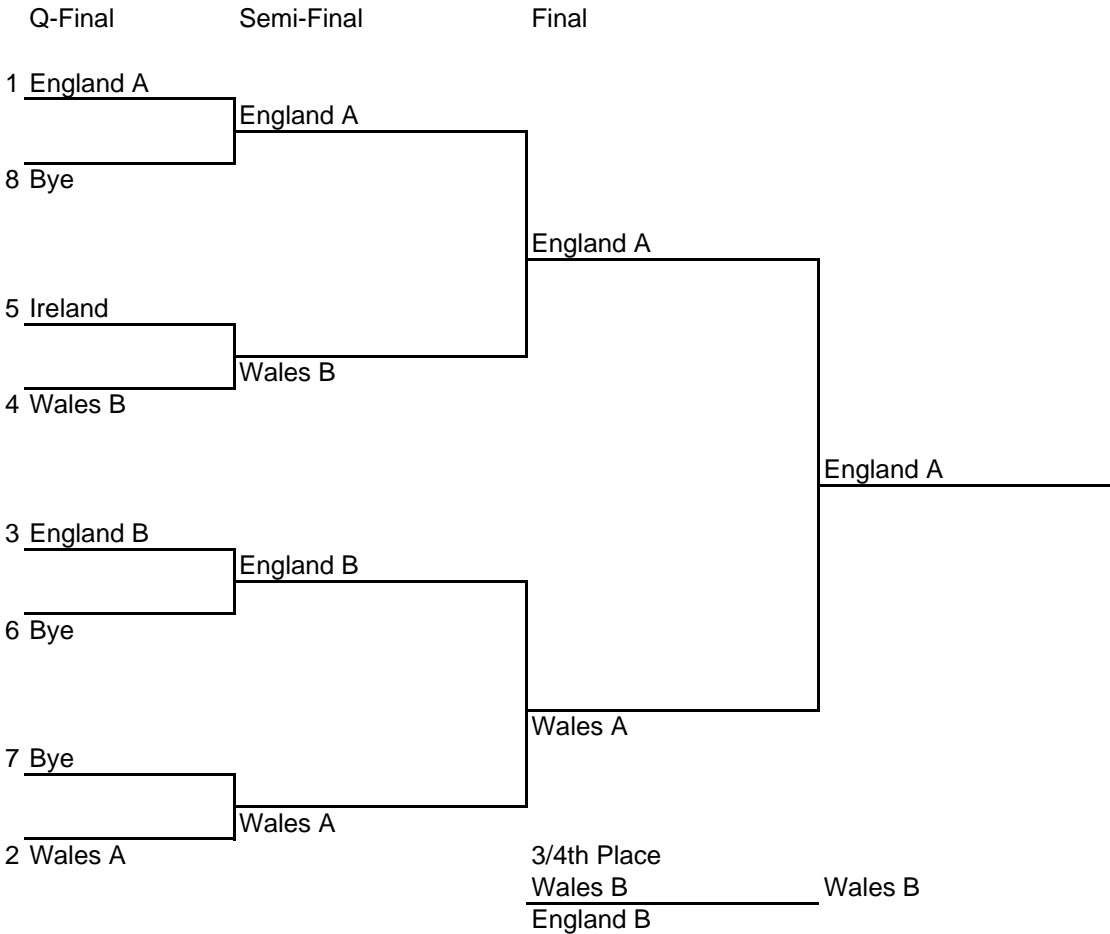

# Dragons International Parallel Slalom Women

**Teams**

- England A Abby Clifford, Alessia Thomas-Jackson, Rowan Vernon, Rachel Adcock
- England B Sarah Lambden, Tash Linley, Charlotte Gould, Claire Brown
- Ireland Niamh Lyons, Orlagh Carroll, Carolyn Dent-Neville, Lisa McShera
- Wales A Alice Thelwell, Jeni Thomas, Alice Hales, Charlotte Davies
- Wales B Kirsty Hatcher, Nia Jenkins, Stephanie Davies, Emily Hopkins

**Result**

- 1. England A
- 2. Wales A
- 3. Wales B

**Result**

- 1. Wales A
- 2. England B
- 3. England A