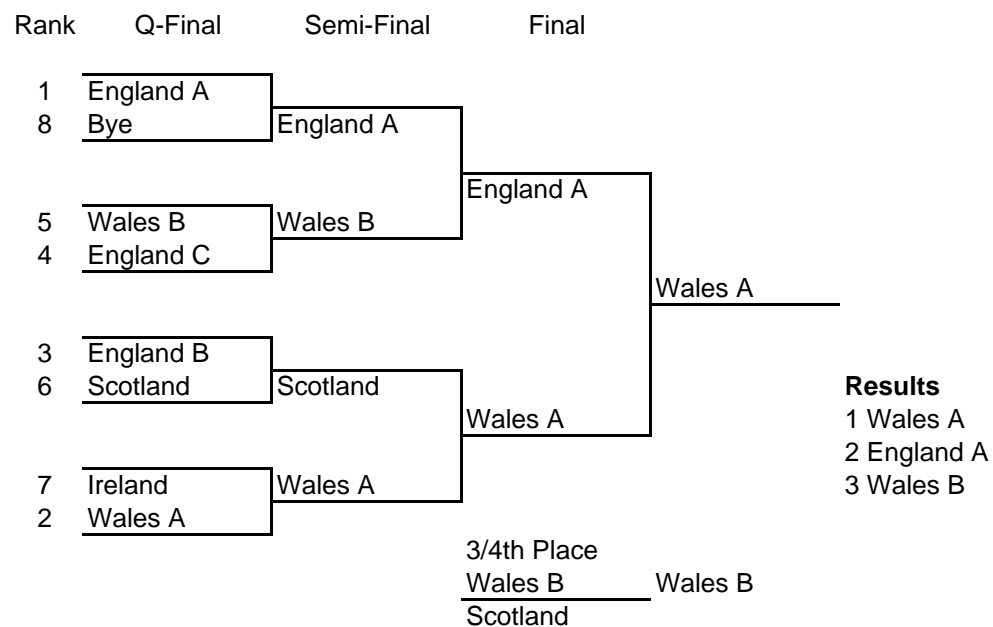

British Championships - International Team Slalom

Women

Teams

- England A Abby Clifford, Charlotte Evans, Emily Evans, Rachel Adcock
- England B Hannah Parker, Rowan Vernon, Laura Garden, Claire Brown
- England C Natasha Linley, Alex Greasby, Sarah Lambden, Alex Askew
- Ireland A Niamh Lyons, Orlagh Carrol, Lisa McSheera, Kate McSheera
- Scotland Aileen Patterson, Nia Jenkins, Charlotte Gould, Rachel Nimmo
- Wales A Alice Thelwell, Jeni Thomas, Alice Hales, Charlotte Davies
- Wales B Kirsty Hatcher, Aimee Broughton, Emily Hopkins, Stephanie Davies