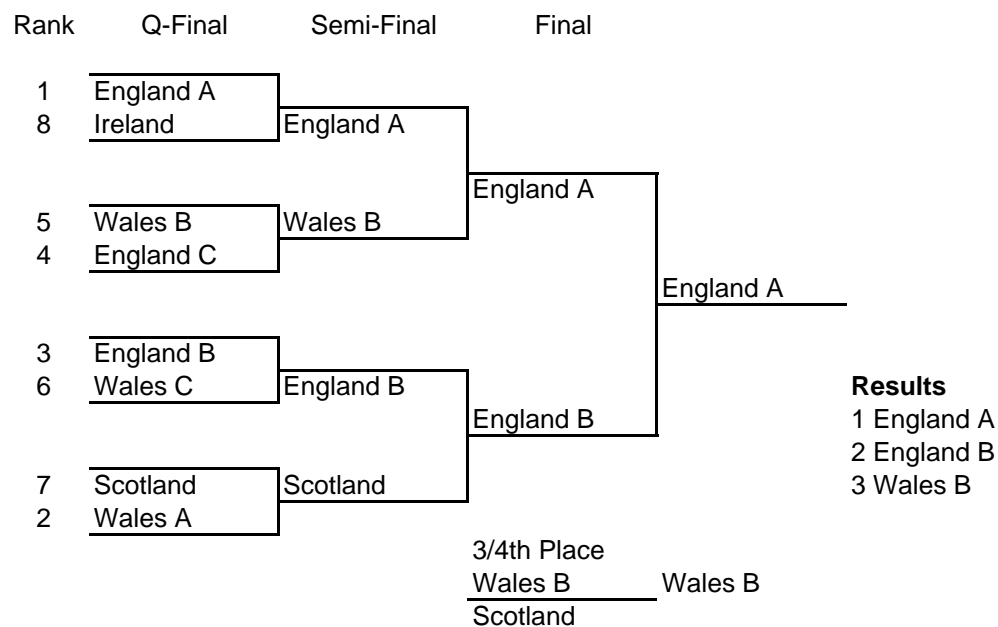

British Championships - International Team Slalom

Women

Men

Teams

- England A Abby Clifford, Charlotte Evans, Emily Evans, Rachel Adcock
- England B Hannah Parker, Rowan Vernon, Laura Garden, Claire Brown
- England C Natasha Linley, Alex Greasby, Sarah Lambden, Alex Askew
- Ireland A Niamh Lyons, Orlagh Carrol, Lisa McSheera, Kate McSheera
- Scotland Aileen Patterson, Nia Jenkins, Charlotte Gould, Rachel Nimmo
- Wales A Alice Thelwell, Jeni Thomas, Alice Hales, Charlotte Davies
- Wales B Kirsty Hatcher, Aimee Broughton, Emily Hopkins, Stephanie Davies