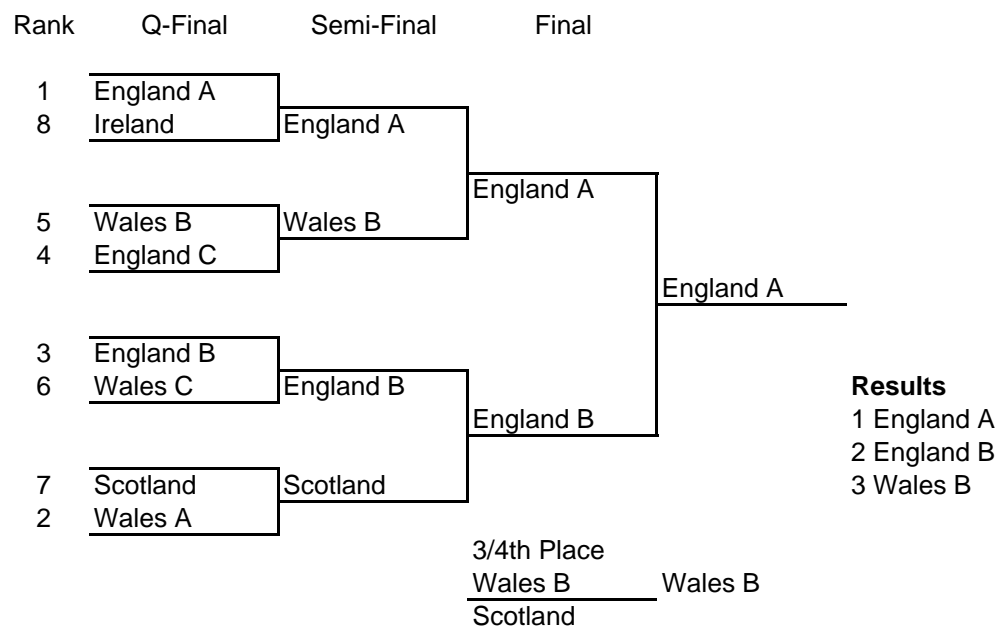

Men

Teams

- England A Benn Hall, Andy Roose, Brad Morgan, Stuart Riches
- England B Colin Armstrong, Mike Malloy, Luke McCarthy, Dave Blackwell
- England C James Greenwood, Harry Hornsby, Andy Leeson, Ben Clark
- Ireland Cillian Worrall, Matt Mitchell, Stephen dent Neville, Simon Lyons
- Scotland Brett Wild, Graham Dickson, Xavier Flynn, Scott McWhirter
- Wales A Gerard Flahive, Andrew Crawford, Andrew Watson, Alex Jeal
- Wales B Simon Watson, Sam Stephens, Andrew Davies, Ian Williams
- Wales C Colin Davies, Scott Sanger, Ashley Richards, Rob Hales