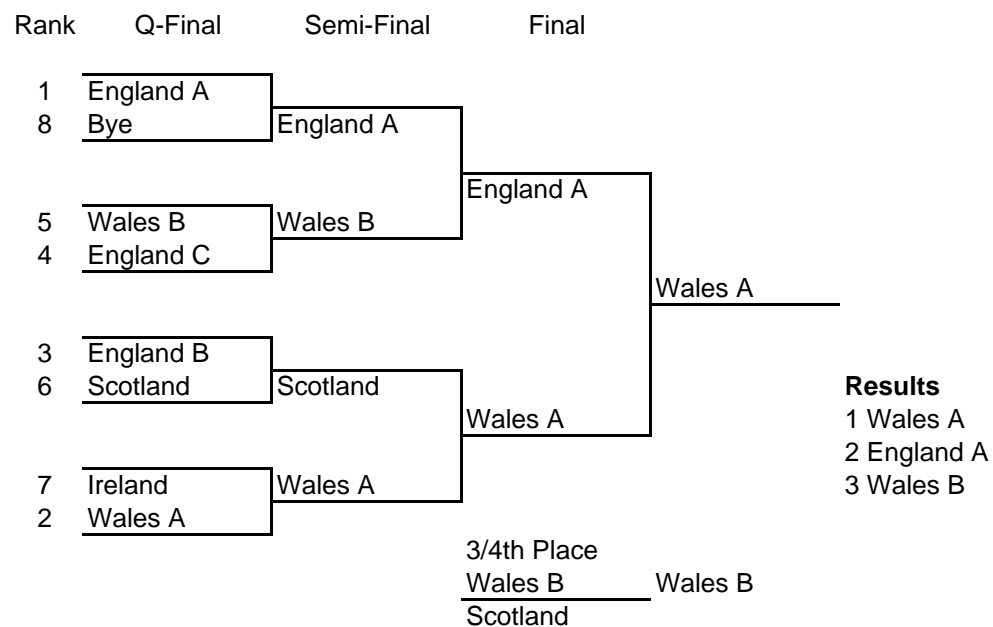

British Championships - International Team Slalom

Women

Men

Teams

- England A Abby Clifford, Charlotte Evans, Emily Evans, Rachel Adcock
- England B Hannah Parker, Rowan Vernon, Laura Garden, Claire Brown
- England C Natasha Linley, Alex Greasby, Sarah Lambden, Alex Askew
- Ireland A Niamh Lyons, Orlagh Carrol, Lisa McSheera, Kate McSheera
- Scotland Aileen Patterson, Nia Jenkins, Charlotte Gould, Rachel Nimmo
- Wales A Alice Thelwell, Jeni Thomas, Alice Hales, Charlotte Davies
- Wales B Kirsty Hatcher, Aimee Broughton, Emily Hopkins, Stephanie Davies